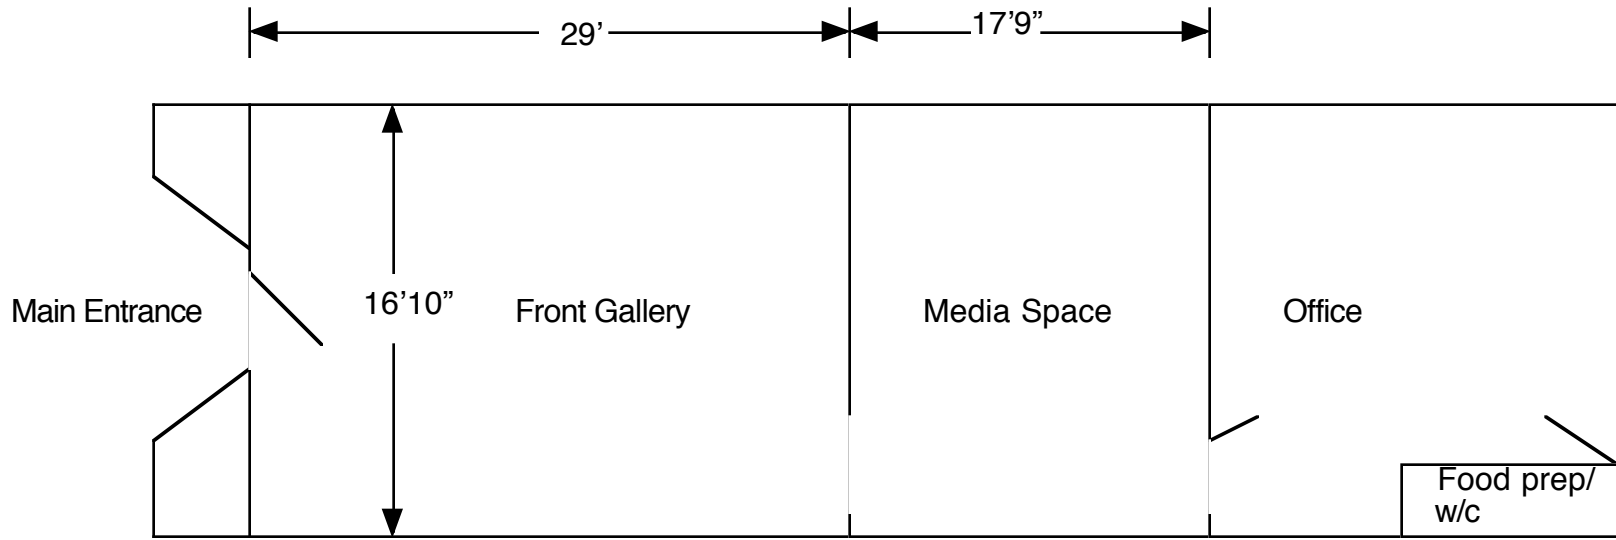

Gallery Dimensions

14'10" high ceilings, plaster over wood

Window decks:
75" deep
73" wide

Glass window pane:
48" wide
87" high

(Indoor deck above "V"
shaped entrance)